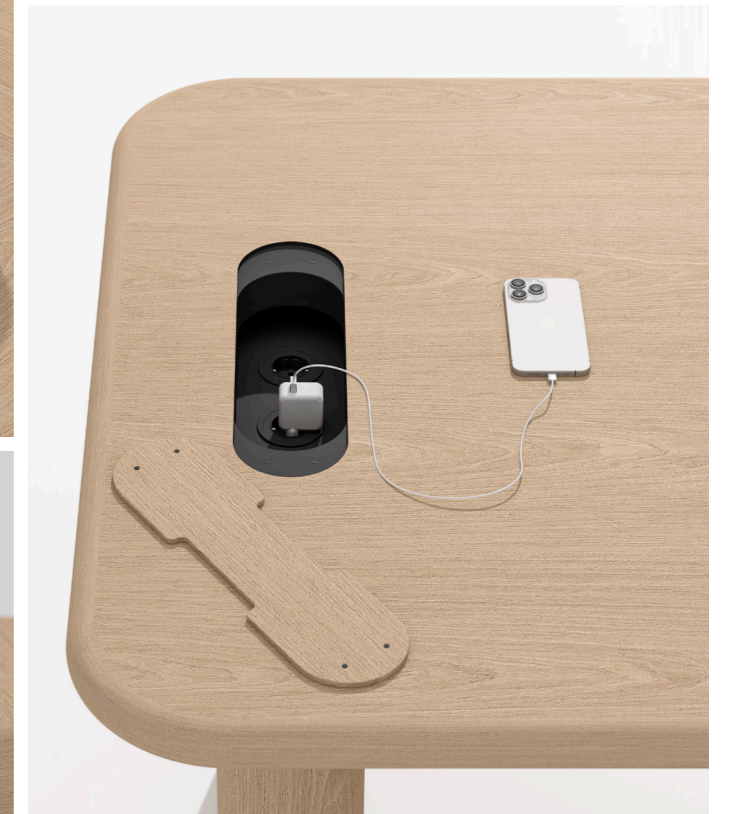

DEA / Desk Cable management

Passacavo
Cable tidy
Passe câble

Disco canalizzazione sollevabile
Liftable channeling disc
Disque de canalisation relevable

Tasto sollevamento
Lift button
Bouton de levage